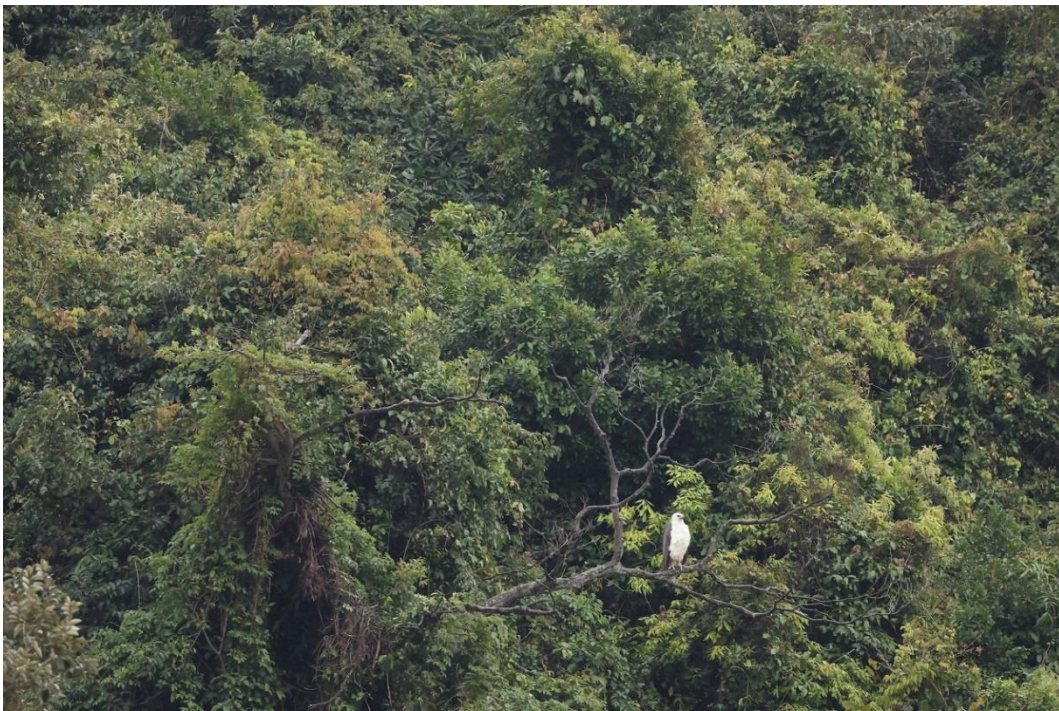

Appendix H Photo Records for White-bellied Sea Eagle Monitoring

Photo Plate for 46th Monthly WBSE monitoring

Adult WBSE staying next to the nest with the chick on 13th April 2022

Adult WBSE flying around the nest area on 27th April 2022

Photo Plate for 47th Monthly WBSE monitoring

Juvenile WBSE standing on the nest on 12th May 2022

Adult WBSE staying next to the old nest on 25th May 2022

Photo Plate for 48th Monthly WBSE monitoring

Juvenile WBSE Recorded near the nest on 22nd June 2022