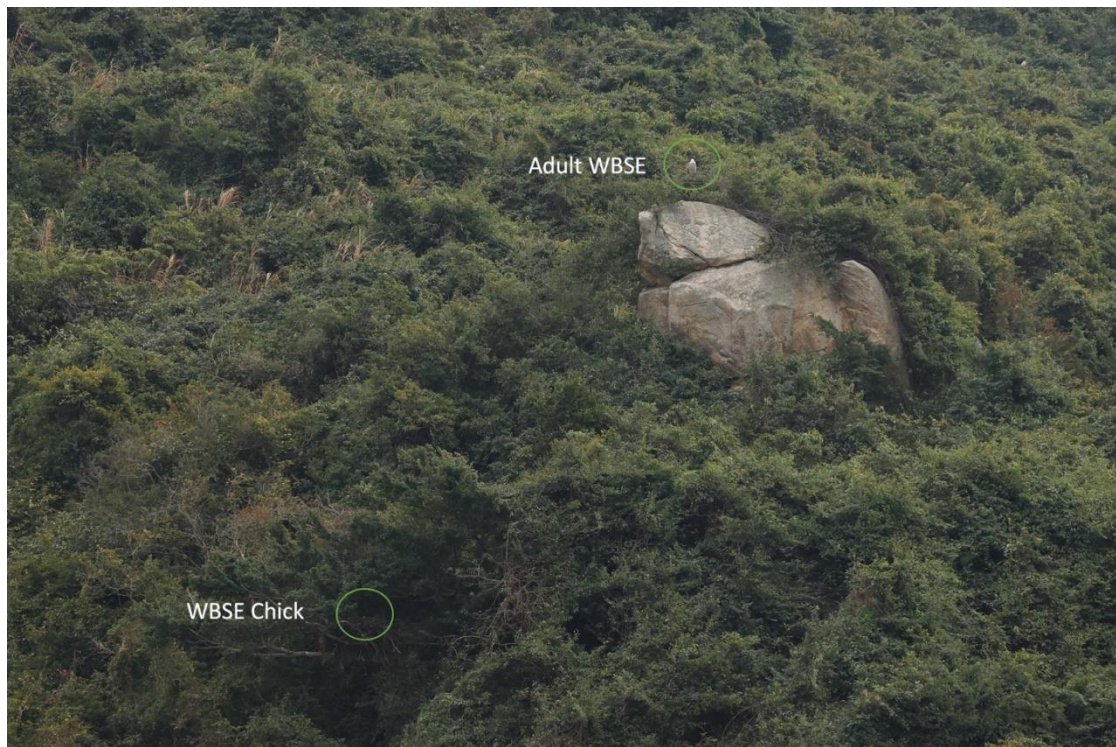

Appendix H Photo Records for White-bellied Sea Eagle Monitoring

Photo Plate for 43rd Monthly WBSE monitoring

Adult WBSE staying in new nest for incubation on 13 January 2022

Adult WBSE recorded near the new nest area on 27 January 2022

Photo Plate for 44th Monthly WBSE monitoring

Adult WBSE staying next to the nest and chick was record inside the nest on 24 February 2022

Adult WBSE staying next to the nest on 24 February 2022

WBSE Chick record inside the nest on 24 February 2022