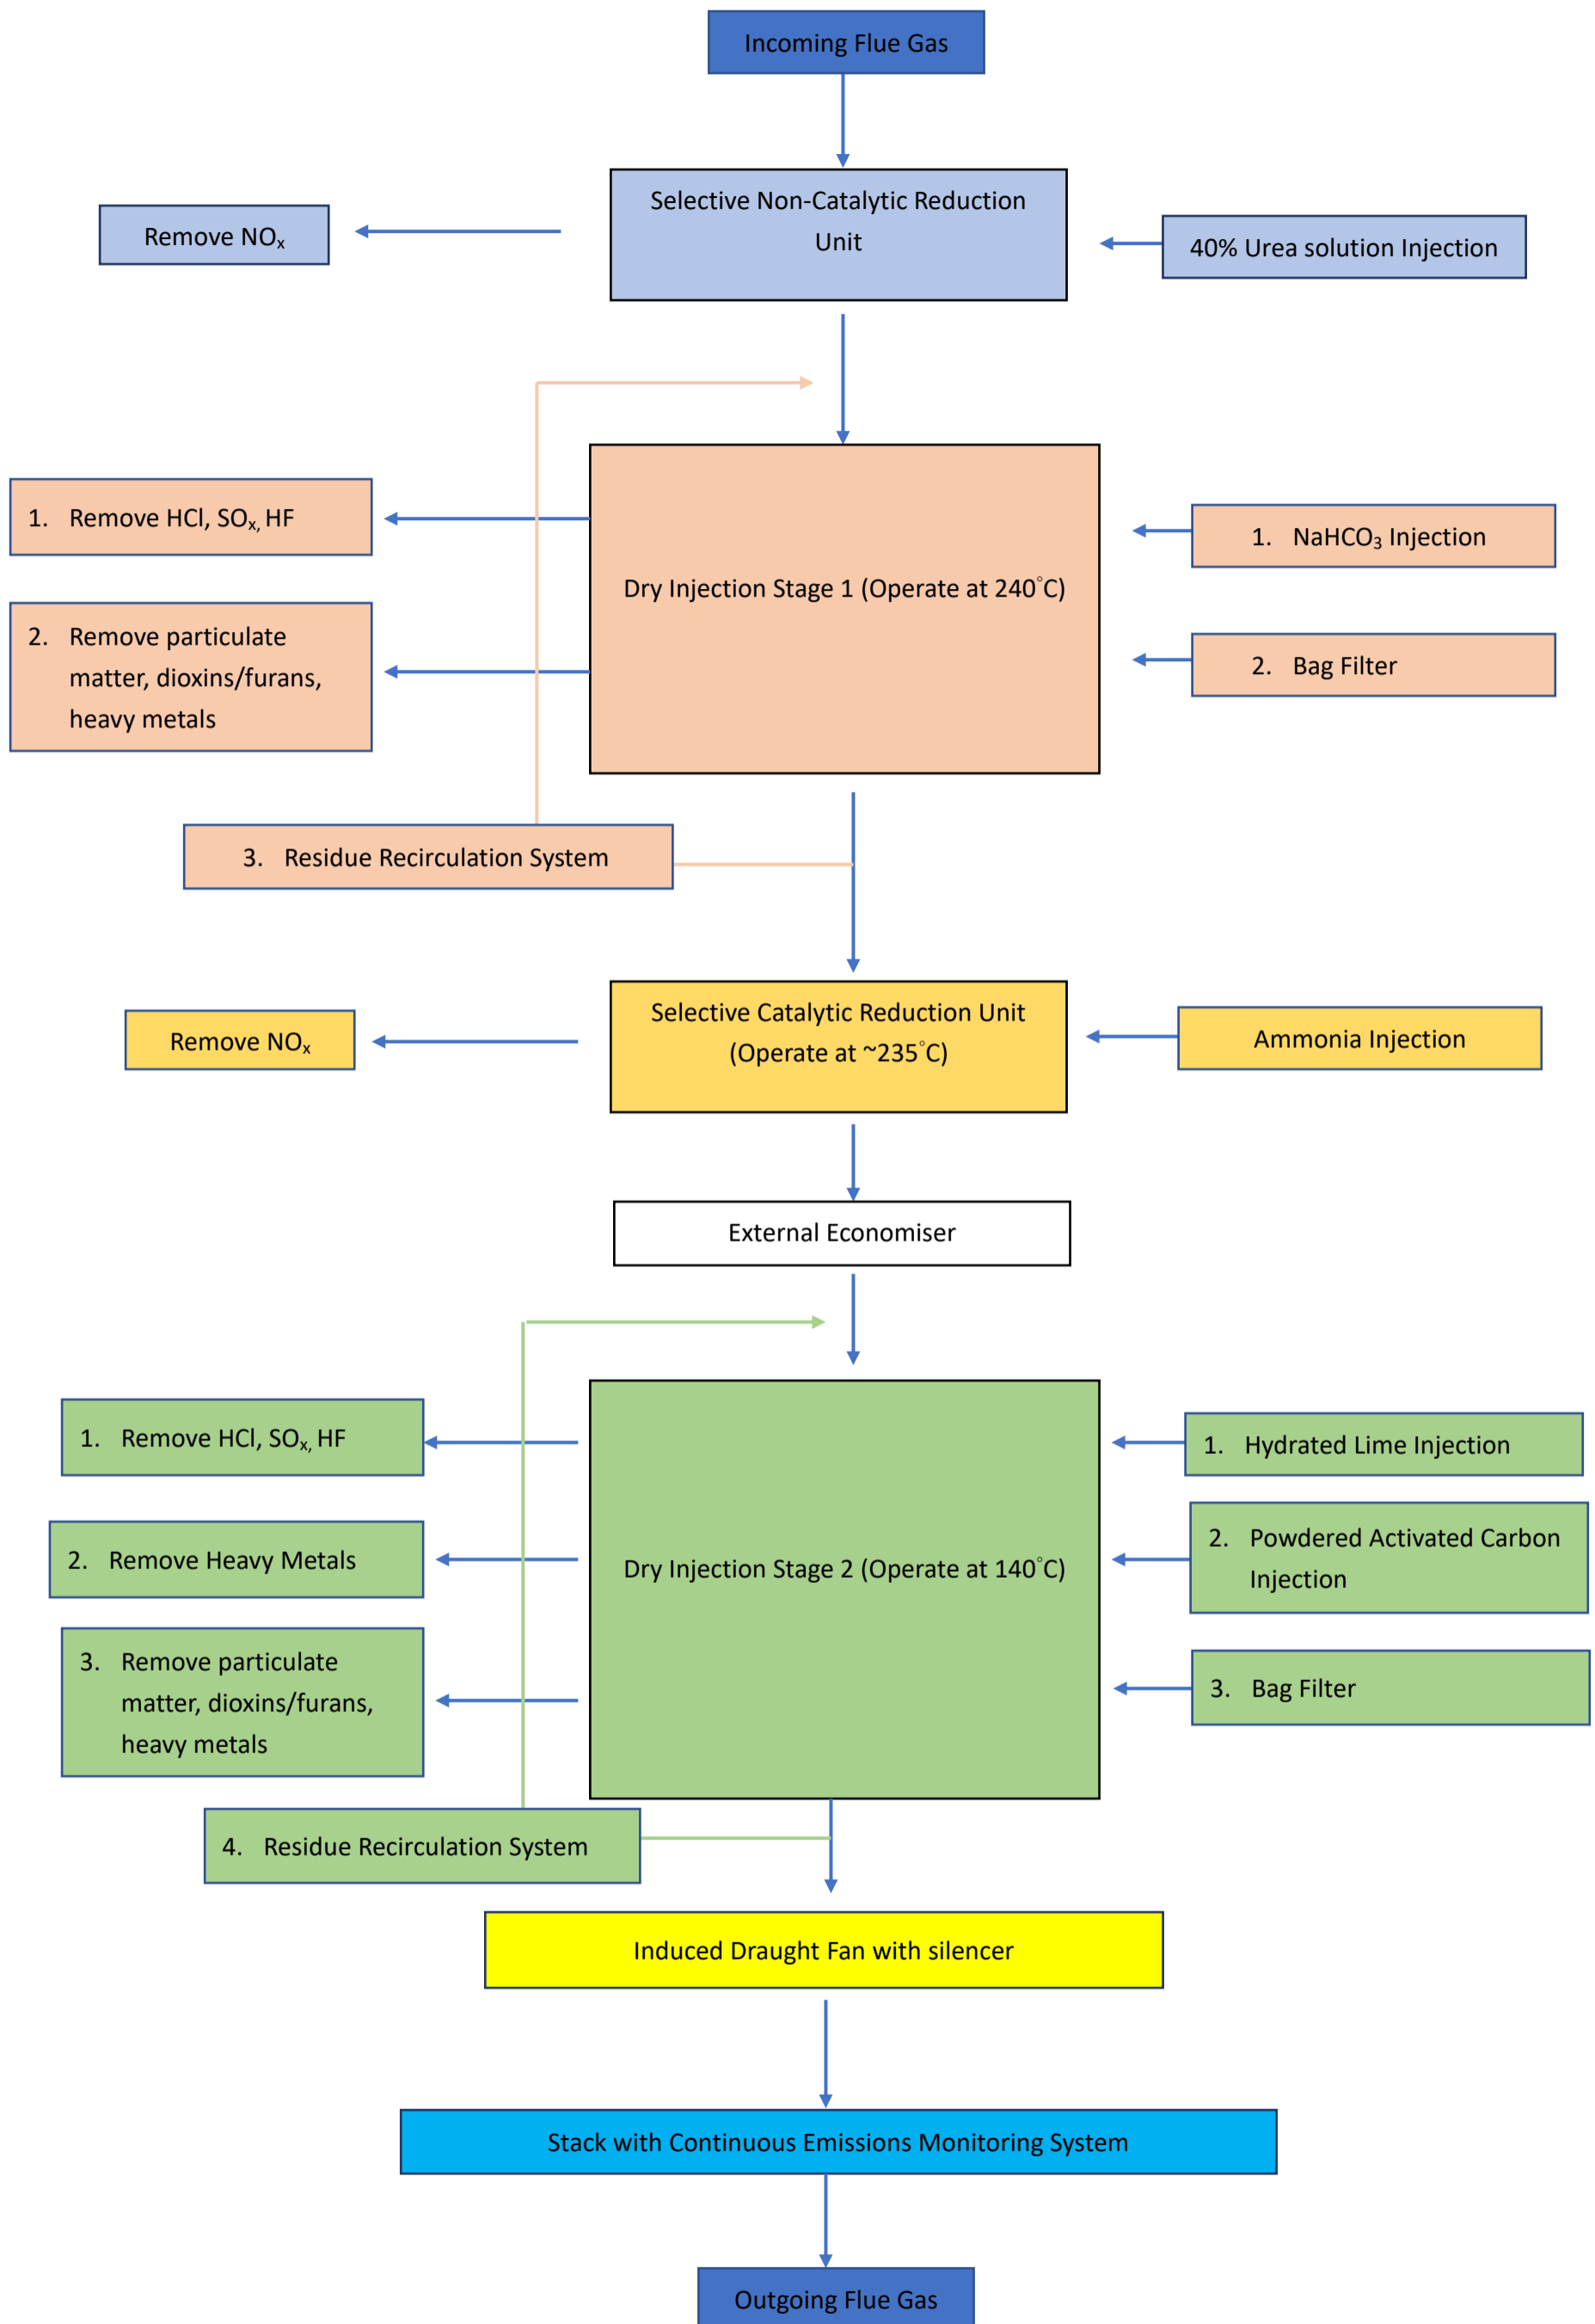

Appendix A

Flow Chart of Flue Gas Treatment System and The Target Air Pollutants

Appendix A - Flow Chart of Flue Gas Treatment System